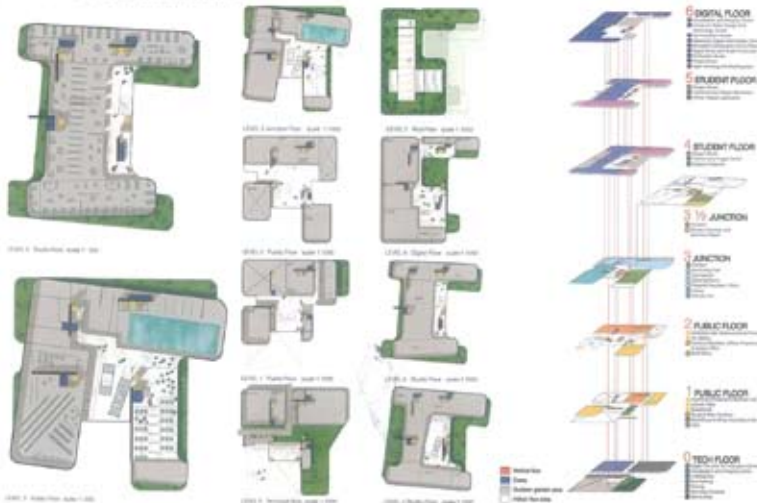

Common with open breakfast bar, 1:1000

Main Stair, 1:1000

HONG KONG DESIGN INSTITUTE