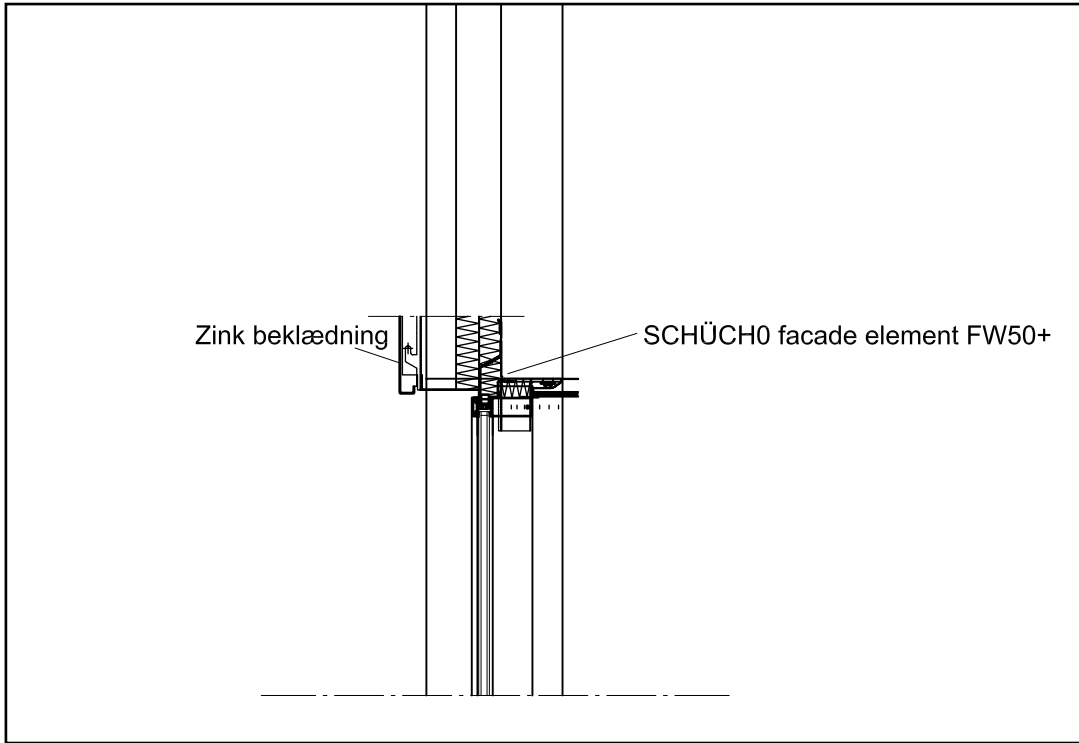

BRANDSEKTIONSFORRENSNING

Plan 1/400

PRINTING FACTORY - SØREN ROBERT LUND ARKITEKTER

Extension

north elevation 1/200

detail window profile 1/20

detail window profile 1/20

detail of base 1/20