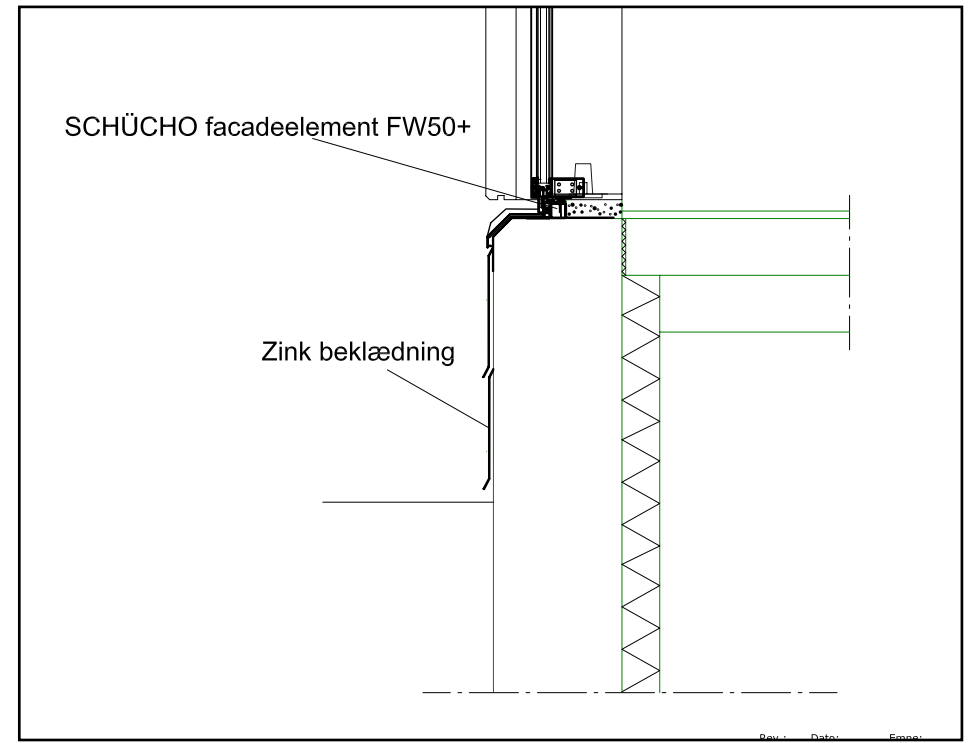

BRANDSEKTIONSFORRENSNING

Plan 1/400

PRINTING FACTORY - SØREN ROBERT LUND ARKITEKTER

Extension

north elevation 1/200

detail window profile 1/20

detail window profile 1/20

detail of base 1/20

Construction site outside

Construction site Inside