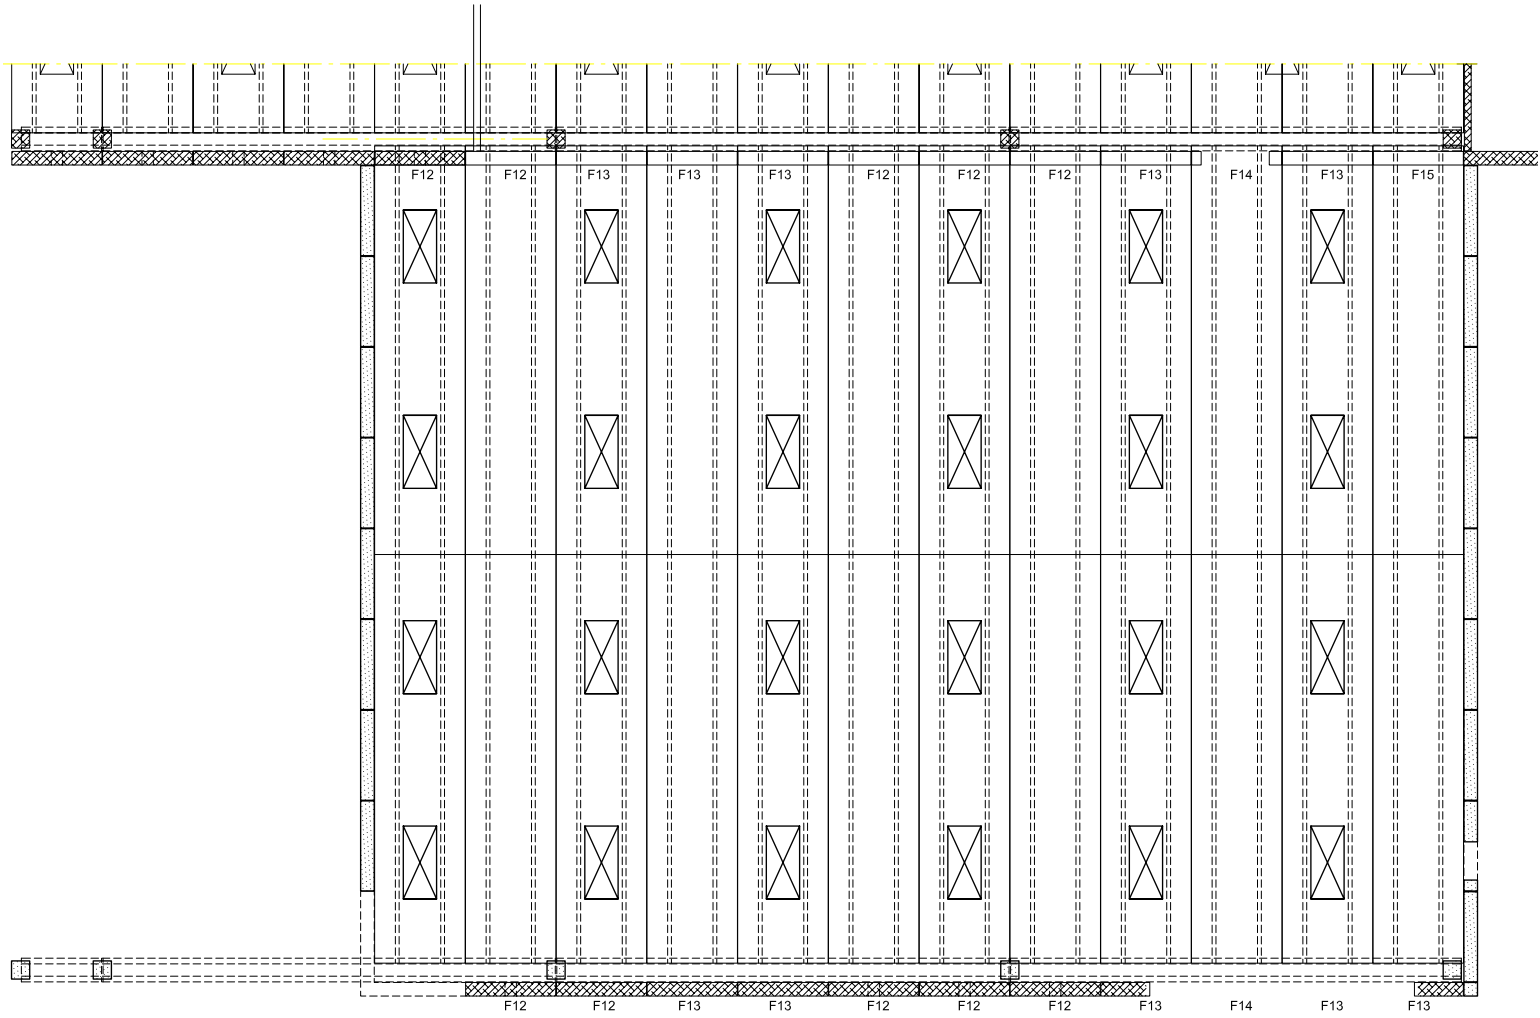

BRANDSEKTIONSFORRENSNING

Plan 1/400

PRINTING FACTORY - SØREN ROBERT LUND ARKITEKTER

Extension

north elevation 1/200

detail window profile 1/20

detail window profile 1/20

detail of base 1/20

Construction site outside

Construction site Inside