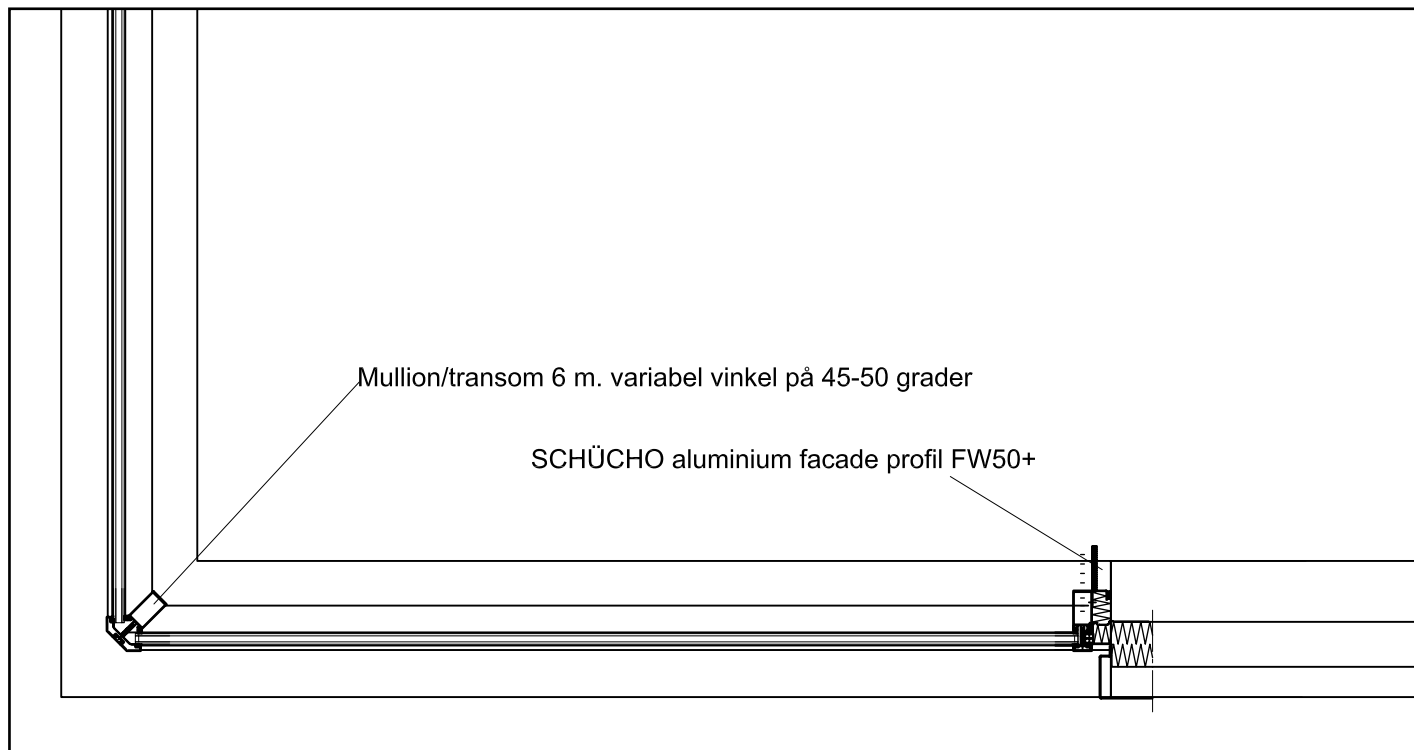

BRANDSEKTIONSFORRENSNING

Plan 1/400

PRINTING FACTORY - SØREN ROBERT LUND ARKITEKTER

Extension

north elevation 1/200

detail window profile 1/20

detail window profile 1/20

detail of base 1/20