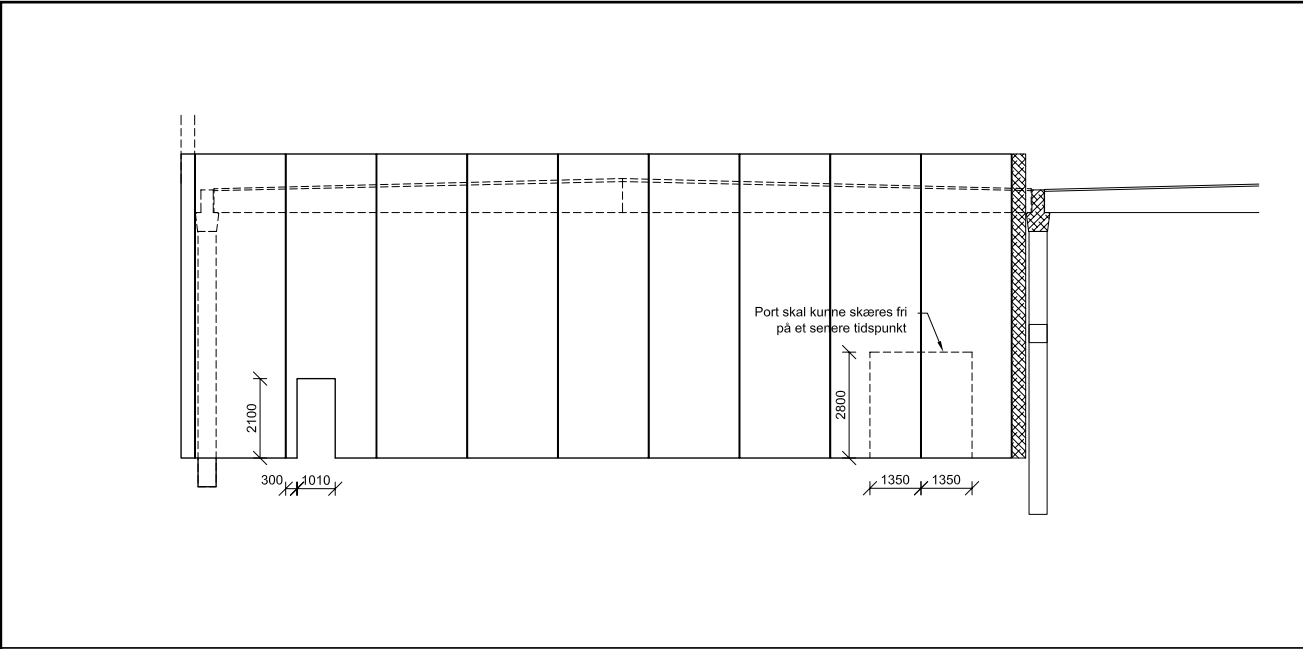

BRANDSEKTIONSFORRENSNING

Plan 1/400

PRINTING FACTORY - SØREN ROBERT LUND ARKITEKTER

Extension

north elevation 1/200

detail window profile 1/20

detail window profile 1/20

detail of base 1/20