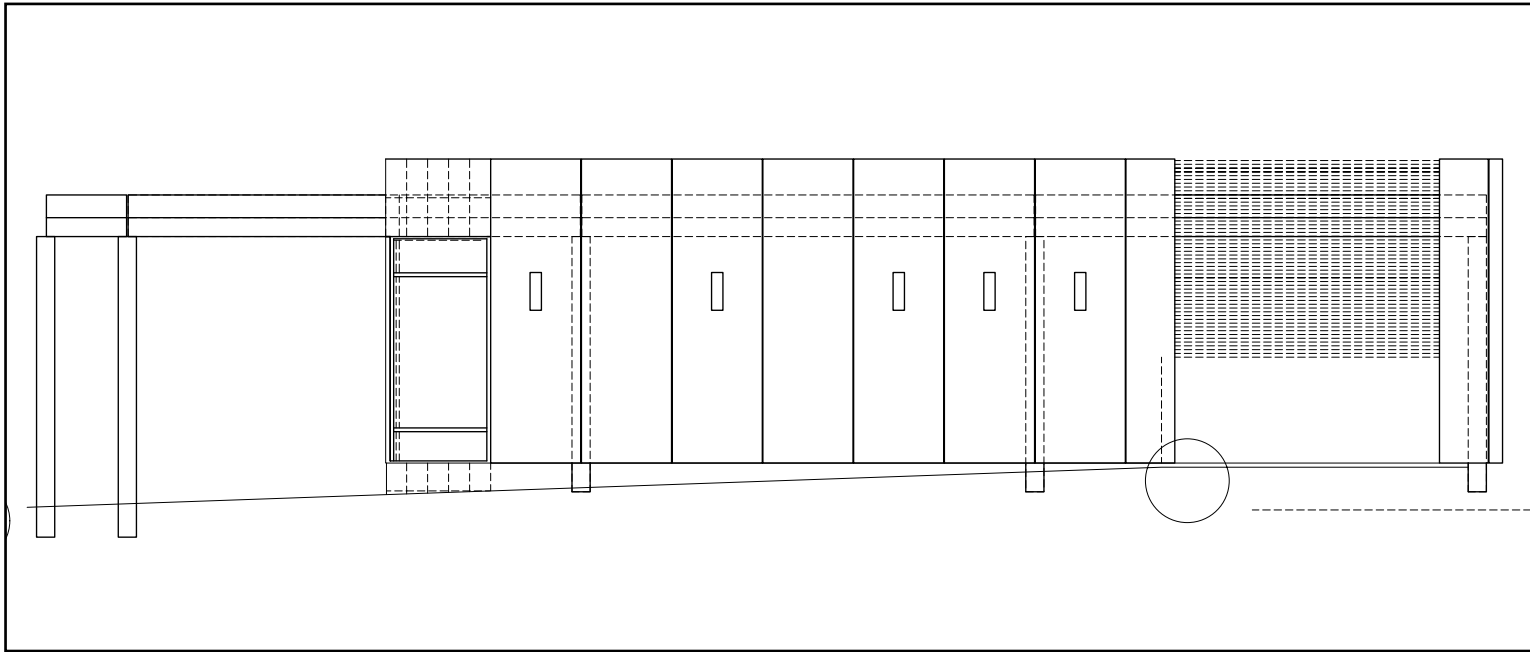

BRANDSEKTIONSFORRENSNING

Plan 1/400

PRINTING FACTORY - SØREN ROBERT LUND ARKITEKTER

Extension

north elevation 1/200

detail window profile 1/20

detail window profile 1/20

detail of base 1/20