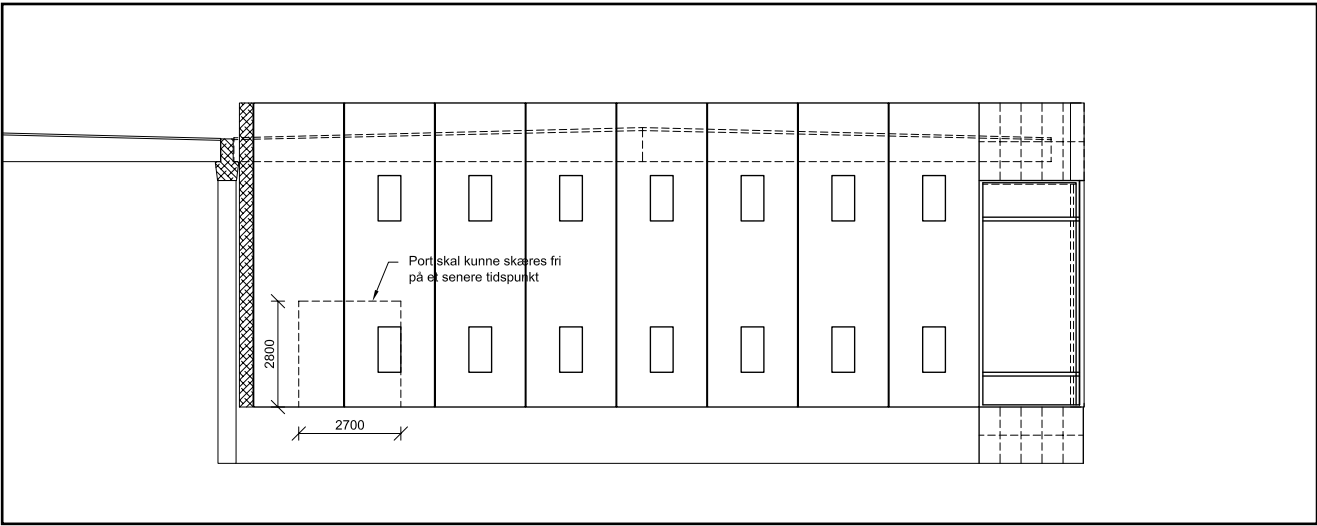

BRANDSEKTIONSFORRENSNING

Plan 1/400

PRINTING FACTORY - SØREN ROBERT LUND ARKITEKTER

Extension

north elevation 1/200

detail window profile 1/20

detail window profile 1/20

detail of base 1/20