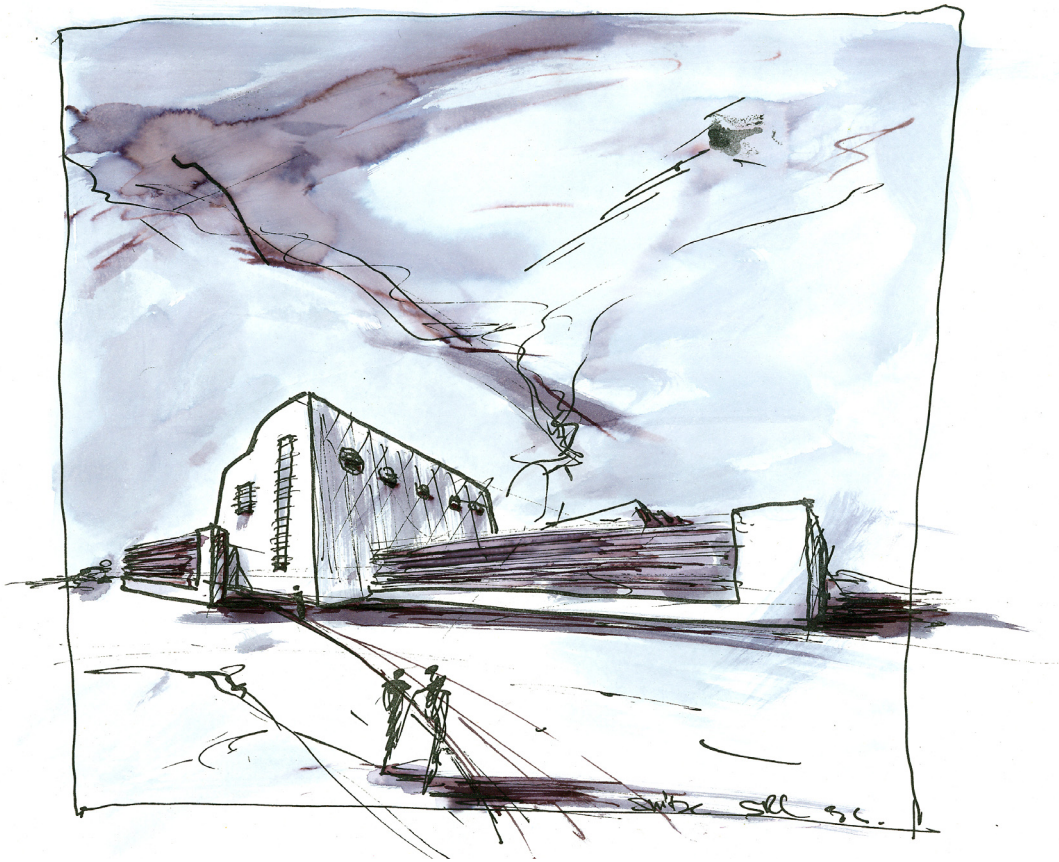

Plan 1/2000

PRINTING FACTORY - SØREN ROBERT LUND ARKITEKTER

East elevation 1/400

# Sketches

Sketches

Construction site

Outside

Inside