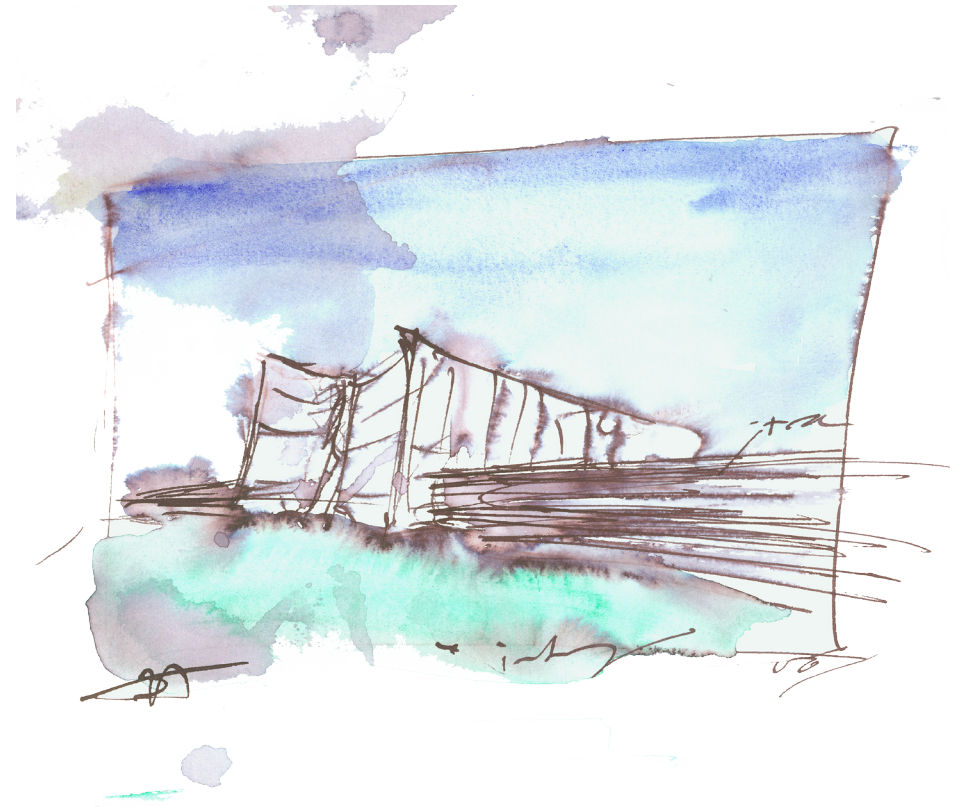

Plan 1/2000

PRINTING FACTORY - SØREN ROBERT LUND ARKITEKTER

East elevation 1/400

# Sketches

Sketches

Construction site

Outside

Inside