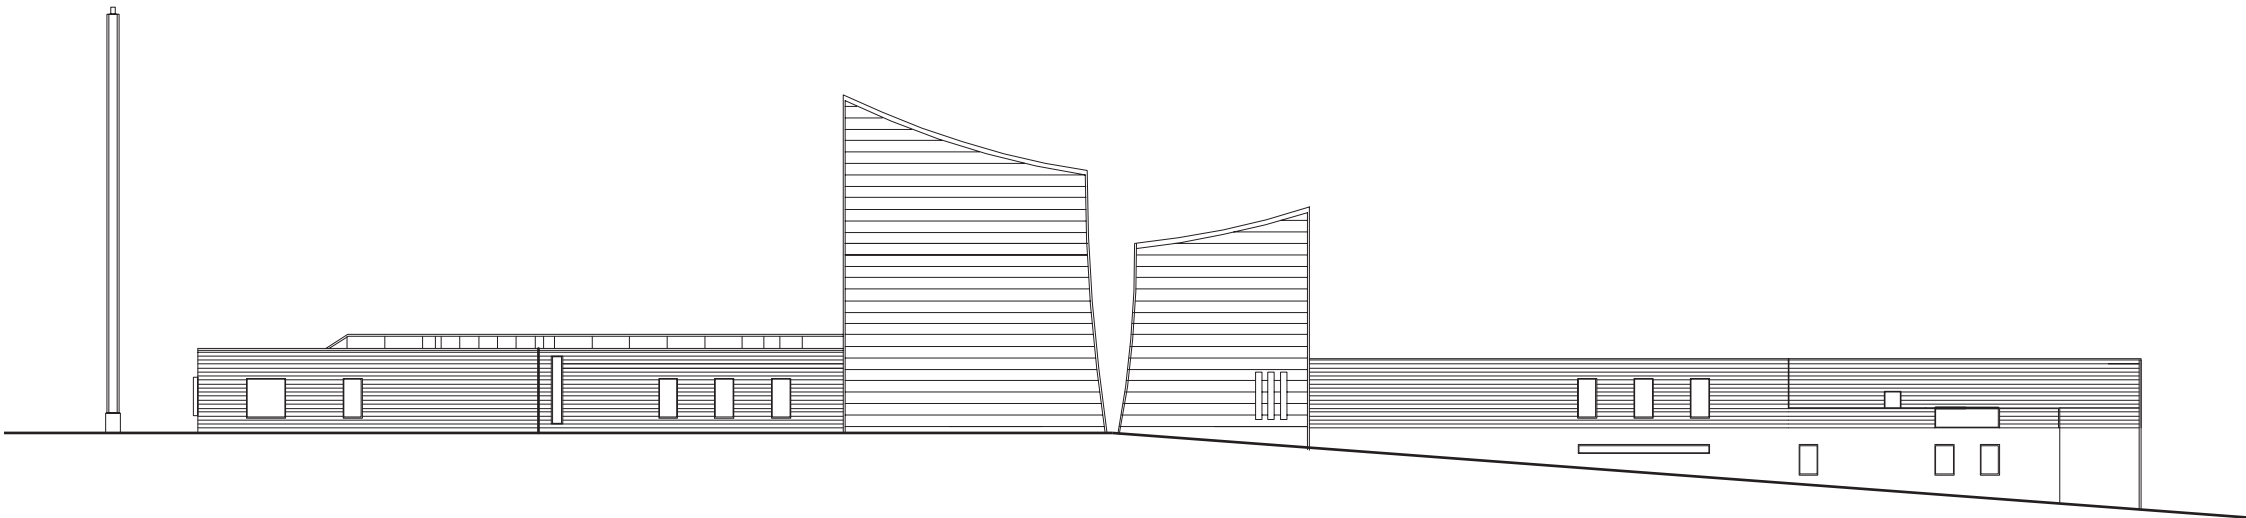

Plan 1/2000

PRINTING FACTORY - SØREN ROBERT LUND ARKITEKTER

East elevation 1/400

# Sketches

Sketches

Construction site

Outside

Inside