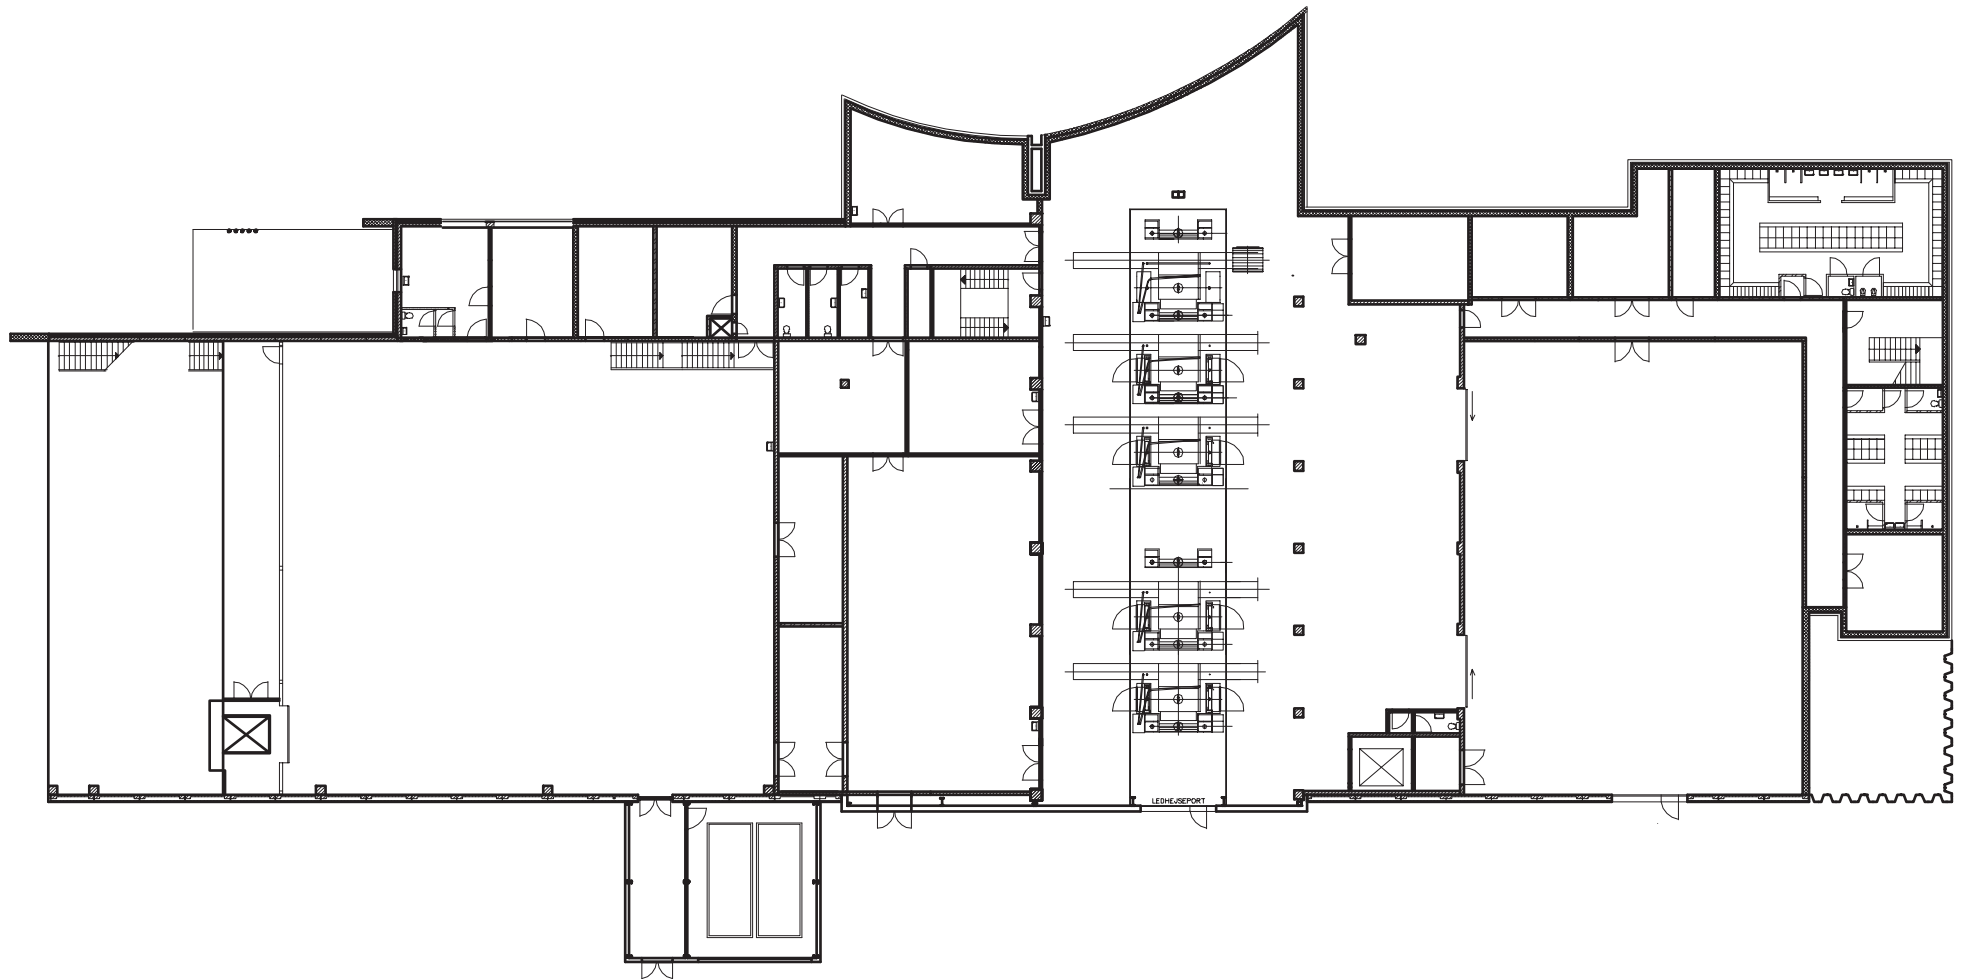

Plan 1/2000

PRINTING FACTORY - SØREN ROBERT LUND ARKITEKTER

East elevation 1/400

# Sketches

Sketches

Construction site

Outside

Inside