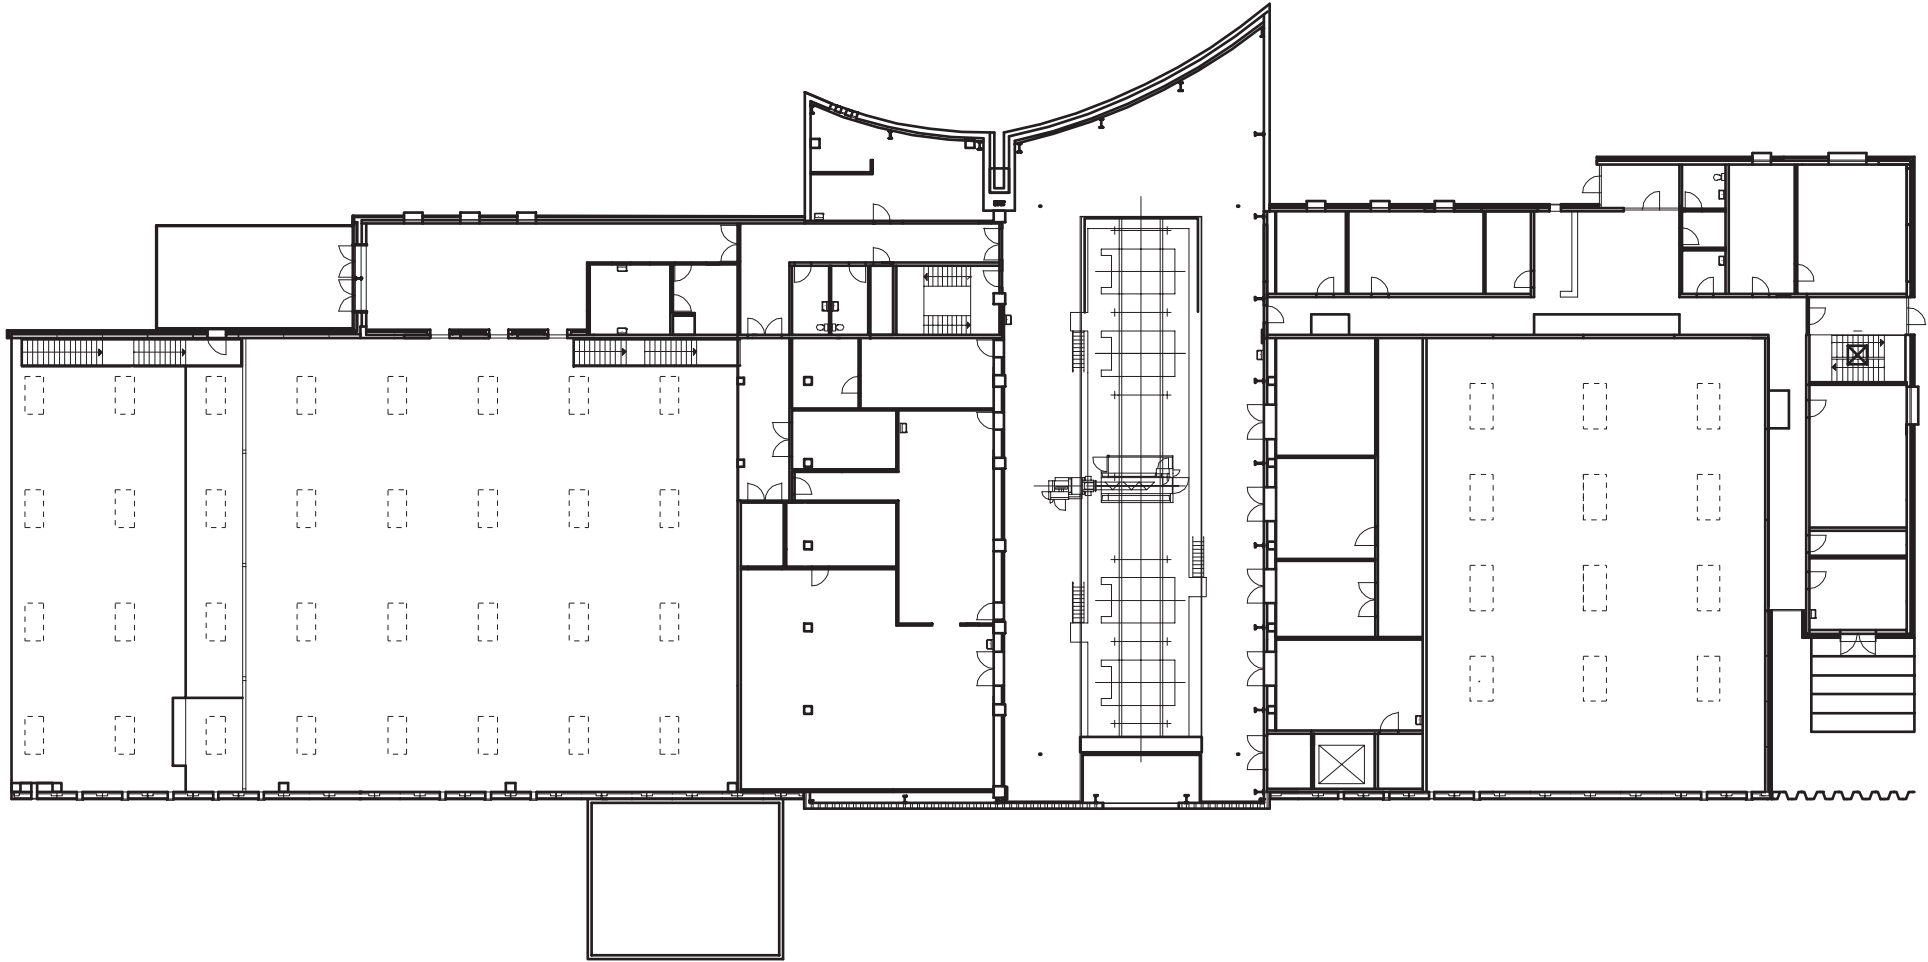

Plan 1/2000

PRINTING FACTORY - SØREN ROBERT LUND ARKITEKTER

East elevation 1/400

# Sketches

Sketches

Construction site

Outside

Inside