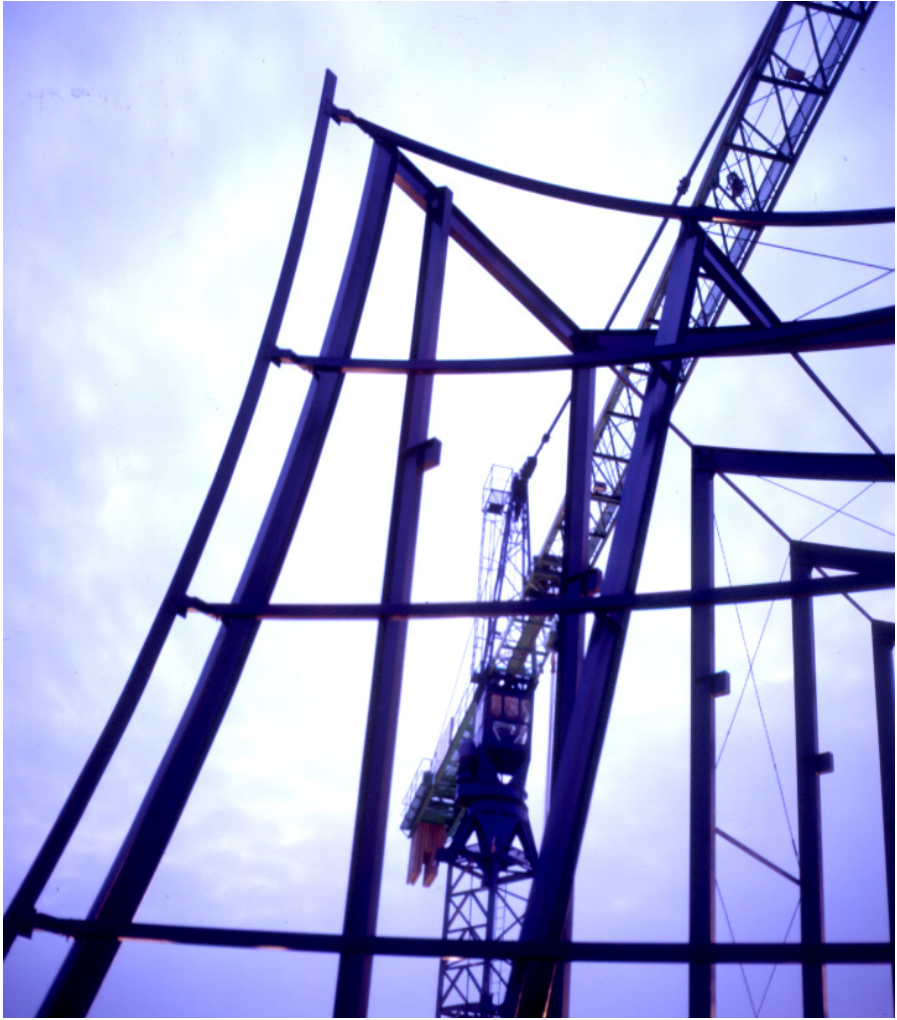

Plan 1/2000

PRINTING FACTORY - SØREN ROBERT LUND ARKITEKTER

East elevation 1/400

# Sketches

Sketches

Construction site

Outside

Inside