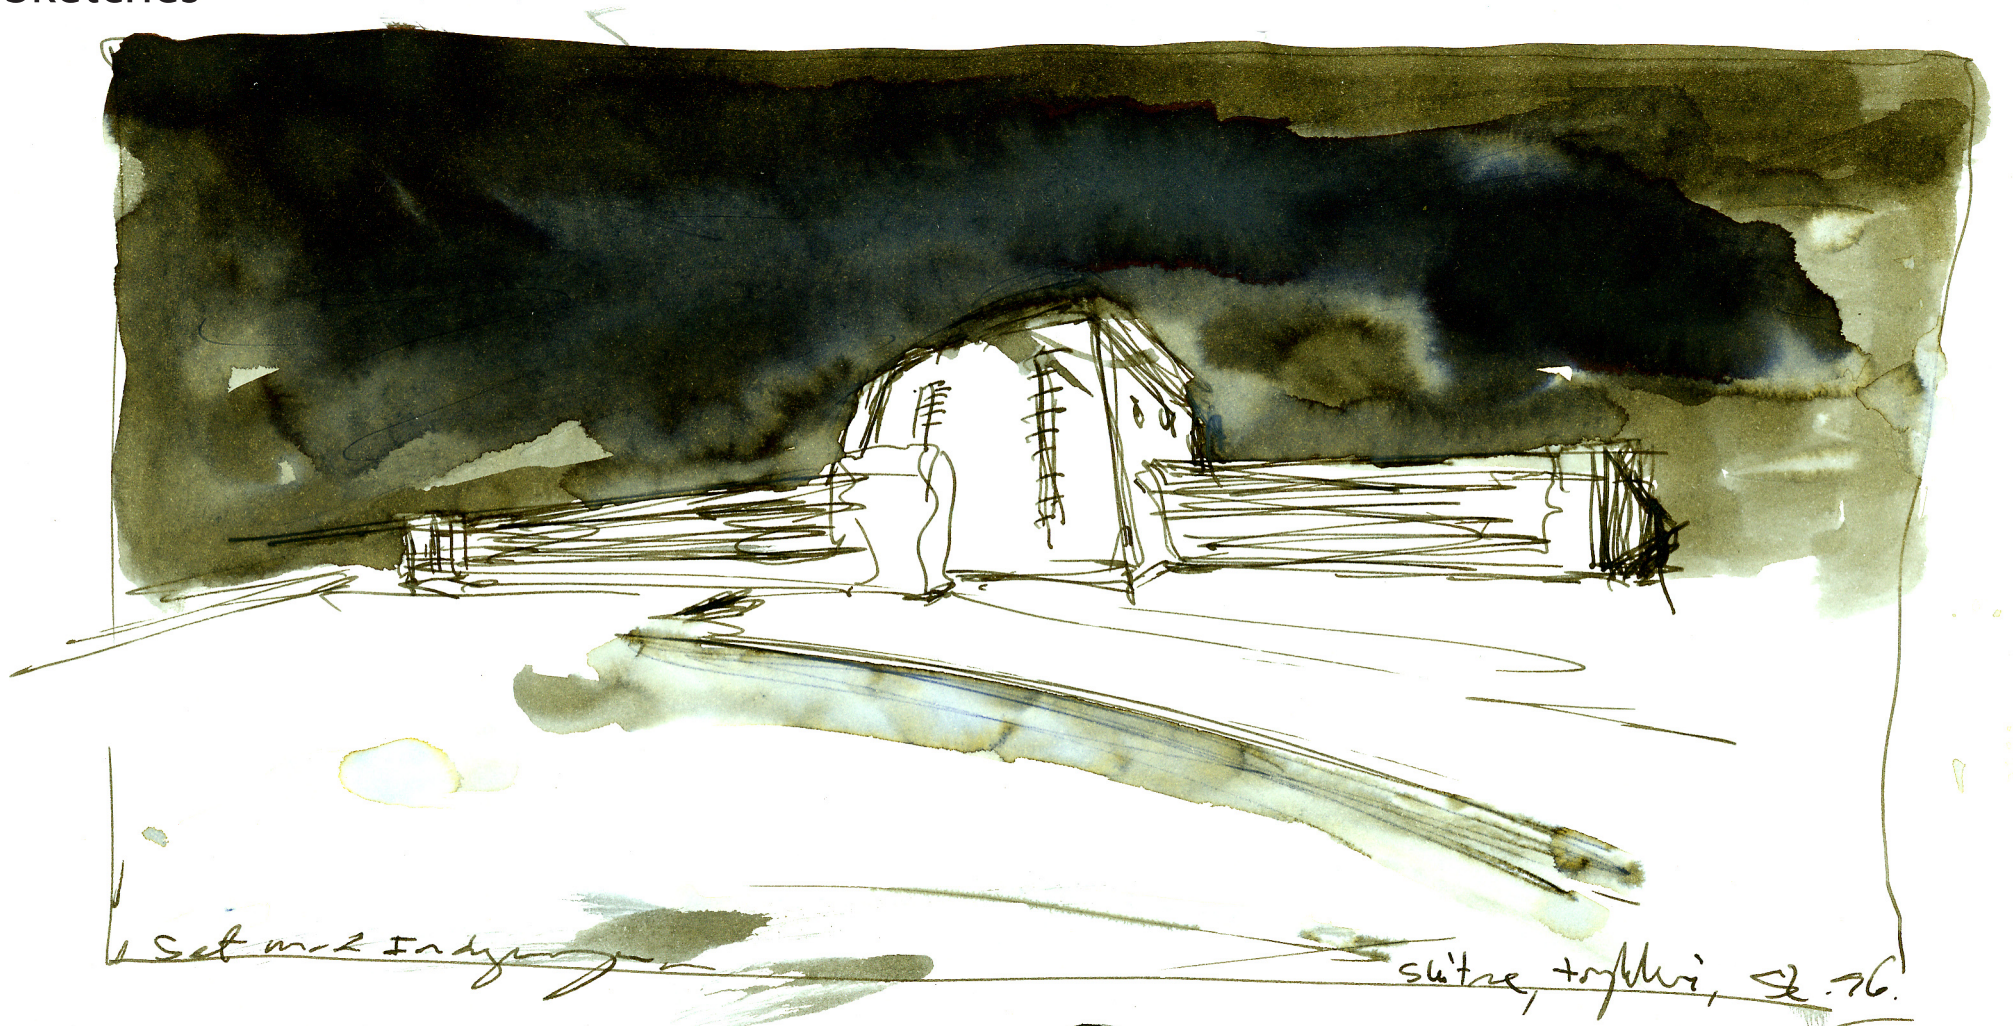

Plan 1/2000

PRINTING FACTORY - SØREN ROBERT LUND ARKITEKTER

East elevation 1/400

# Sketches

Sketches

Construction site

Outside

Inside